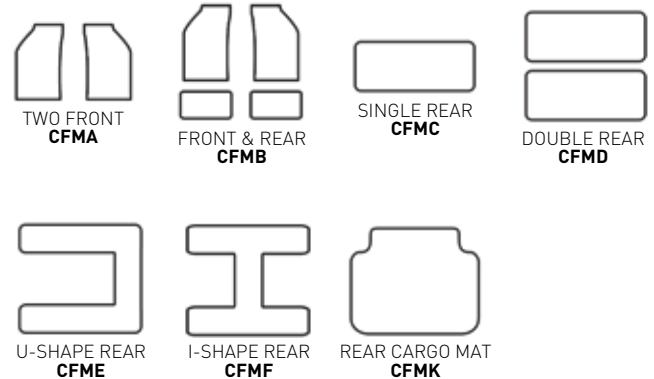

Floormat Configurations

MADE IN THE USA & SOLD AROUND THE GLOBE

coverking.com

cn.coverking.com

de.coverking.com

es.coverking.com

jp.coverking.com

fr.coverking.com