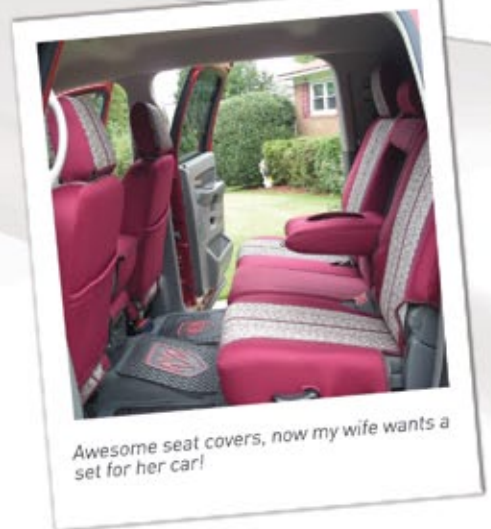

CUSTOM MADE FOR YOUR VEHICLE

EMBROIDERY OPTIONS

“Coverking seat covers fit like a glove!”

ALL CONTROLS ACCESSIBLE

REAR STORAGE POCKETS

AIRBAG FLAPS

TO ACCOMMODATE ANY INTEGRATED AIRBAGS

Nice seat covers... the black really fits in well with rest of the interior of my MINI Cooper