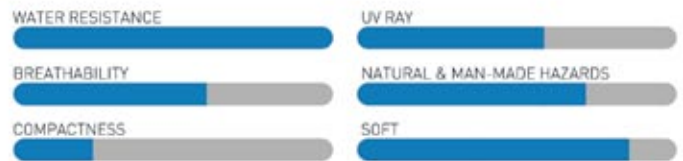

MOSOM PLUS™

RUGGED ALL-WEATHER PROTECTION

A five-layer material that is the only cover of its kind on the market, consisting of a meltdown polypropylene layer sandwiched by two outer layers of polyester spunbound material. Offers the protection of Coverbond 4™ with an added waterproof layer sandwiched in the middle, and a soft fleece inner liner. As Homer Simpson might say, "Mmmm. Soft fleece inner liner..."

SILVERGUARD™

AMAZING UV PROTECTION

Reflects the rays of the hot sun and provides great UV protection, while protecting against other elements, as well. However, if you live in what most of us would characterize as an "extreme" climate (big storms, hail, locusts) we recommend you consider Stormproof™. Or, you know, moving. Rugged 300 denier polyester woven fabric with a unique encapsulated coating which provides the amazing UV protection. Perfect for general use in especially sunny climates.