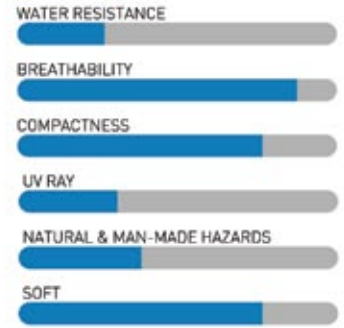

COVERGUARD™

INDOOR & MILD WEATHER

For indoor storage and mild weather protection. If your neck of the woods stays nice and mild 300 days a year, then Coverguard is perfect for your affordable finish protection! Made from UV-treated single-layer Spunbond poly, it is incredibly lightweight for easy installation and storage, but strong to keep dust and moisture out.

TRIGUARD™

LIGHT WEATHER

An economical three-layer material that guards your vehicle against light weather conditions and the sun. Great for occasional use, or when in a carport or under a roof. The cover for when you want something quick and cheap without getting emotionally involved. Excellent breathability and fortified with the finest UV light retarding agents.

COVERBOND 4™

MODERATE WEATHER & LIGHT IMPACT

A super-thick, four layer material that is more waterproof than Triguard™. It's thickness even shields against dings and bings and other things resulting from minor contact including light hail. Affords your vehicle a degree of protection when you're rearranging the carport, or on those rainy days when the kids are driving you nuts and you tell 'em to go play in the garage.

GIFT COVER

SPECIAL OCCASSION

Imagine that special occasion when you hand over the keys to an amazing gift to your loved one. A gift cover is the perfect way to "wrap" your present! It is reusable and comes in three sizes to accommodate vehicle size and type.