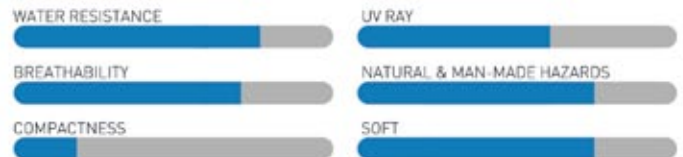

## MODERATE WEATHER & LIGHT IMPACT

A super-thick, four layer material that is more waterproof than Triguard™. It's thickness even shields against dings and bings and other things resulting from minor contact including light hail. Affords your vehicle a degree of protection when you're rearranging the carport, or on those rainy days when the kids are driving you nuts and you tell 'em to go play in the garage.