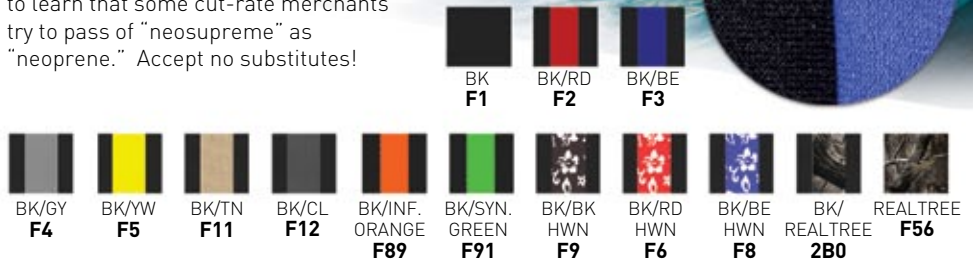

WET SUIT MATERIAL

Let's see: It protects against dirt, moisture, spills, pets, kids, and comes in a wide variety of styles. It's popular with owners of Jeeps, SUVs, trucks, convertibles, and racers. We just read this description over and bought a set ourselves! Oh yeah - like it says, this is the genuine CR-Grade neoprene article. We were "shocked, shocked" to learn that some cut-rate merchants try to pass off "neosupreme" as "neoprene." Accept no substitutes!