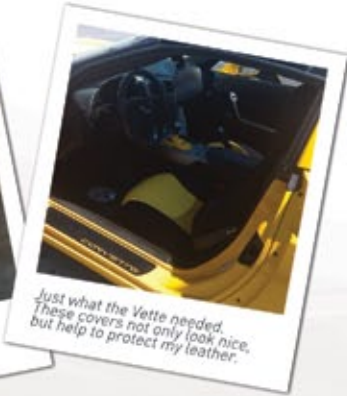

Custom  
Corvette™ Dash  
Cover

Custom Corvette™  
Satin Stretch Cover

Custom Corvette™  
Sunshield

“This classy car needs  
classy protection”

Great car cover! Love it.

Just what the Vette needed.  
These covers not only look nice,  
but help to protect my leather.