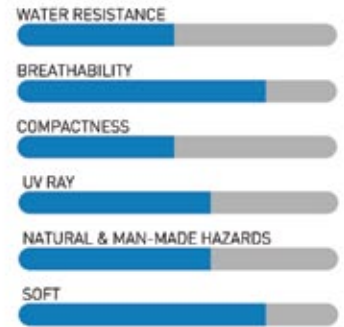

COVERGUARD™

INDOOR & MILD WEATHER

For indoor storage and mild weather protection. If your neck of the woods stays nice and mild 300 days a year, then Coverguard is perfect for your affordable finish protection! Made from UV-treated single-layer Spunbond poly, it is incredibly lightweight for easy installation and storage, but strong to keep dust and moisture out.

TRIGUARD™

LIGHT WEATHER

An economical three-layer material that guards your vehicle against light weather conditions and the sun. Great for occasional use, or when in a carport or under a roof. The cover for when you want something quick and cheap without getting emotionally involved. Excellent breathability and fortified with the finest UV light retarding agents.

COVERBOND 4™

MODERATE WEATHER & LIGHT IMPACT

A super-thick, four layer material that is more waterproof than Triguard™. It's thickness even shields against dings and bings and other things resulting from minor contact including light hail. Affords your vehicle a degree of protection when you're rearranging the carport, or on those rainy days when the kids are driving you nuts and you tell 'em to go play in the garage.

GIFT COVER

SPECIAL OCCASSION

Imagine that special occasion when you hand over the keys to an amazing gift to your loved one. A gift cover is the perfect way to "wrap" your present! It is reusable and comes in three sizes to accommodate vehicle size and type.