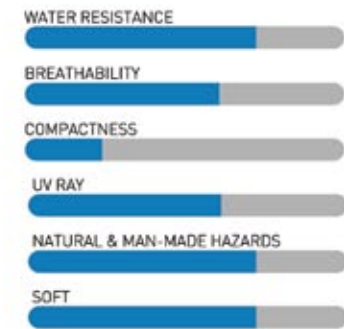

COVERGUARD™

INDOOR & MILD WEATHER

For indoor storage and mild weather protection. If your neck of the woods stays nice and mild 300 days a year, then Coverguard is perfect for your affordable finish protection! Made from UV-treated single-layer Spunbond poly, it is incredibly lightweight for easy installation and storage, but strong to keep dust and moisture out.

TRIGUARD™

LIGHT WEATHER

An economical three-layer material that guards your vehicle against light weather conditions and the sun. Great for occasional use, or when in a carport or under a roof. The cover for when you want something quick and cheap without getting emotionally involved. Excellent breathability and fortified with the finest UV light retarding agents.

COVERBOND 4™

MODERATE WEATHER & LIGHT IMPACT

A super-thick, four layer material that is more waterproof than Triguard™. It's thickness even shields against dings and bings and other things resulting from minor contact including light hail. Affords your vehicle a degree of protection when you're rearranging the carport, or on those rainy days when the kids are driving you nuts and you tell 'em to go play in the garage.

GIFT COVER

SPECIAL OCCASSION

Imagine that special occasion when you hand over the keys to an amazing gift to your loved one. A gift cover is the perfect way to "wrap" your present! It is reusable and comes in three sizes to accommodate vehicle size and type.