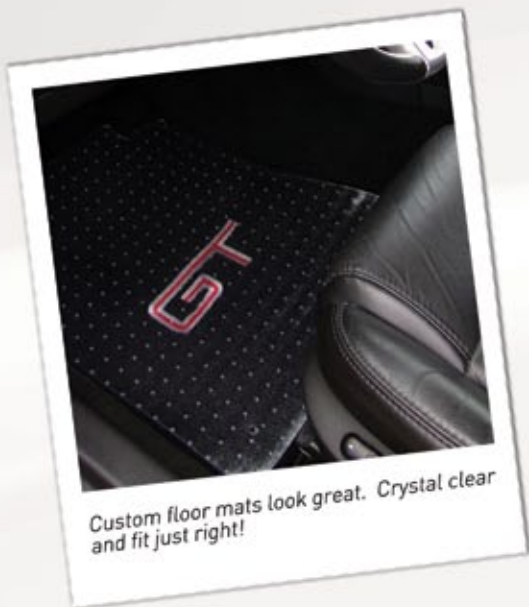

# CUSTOM FLOOR MATS & CARGO LINERS

EXCLUSIVE NON-SLIP BACKING

PRECISELY CUT TO FILL ENTIRE FOOTWELL

EMBROIDERY OPTIONS

3 Materials & 6 Styles

EYELETS FOR POSITIONING

**“A plush OEM look and feel. My feet are happy.”**